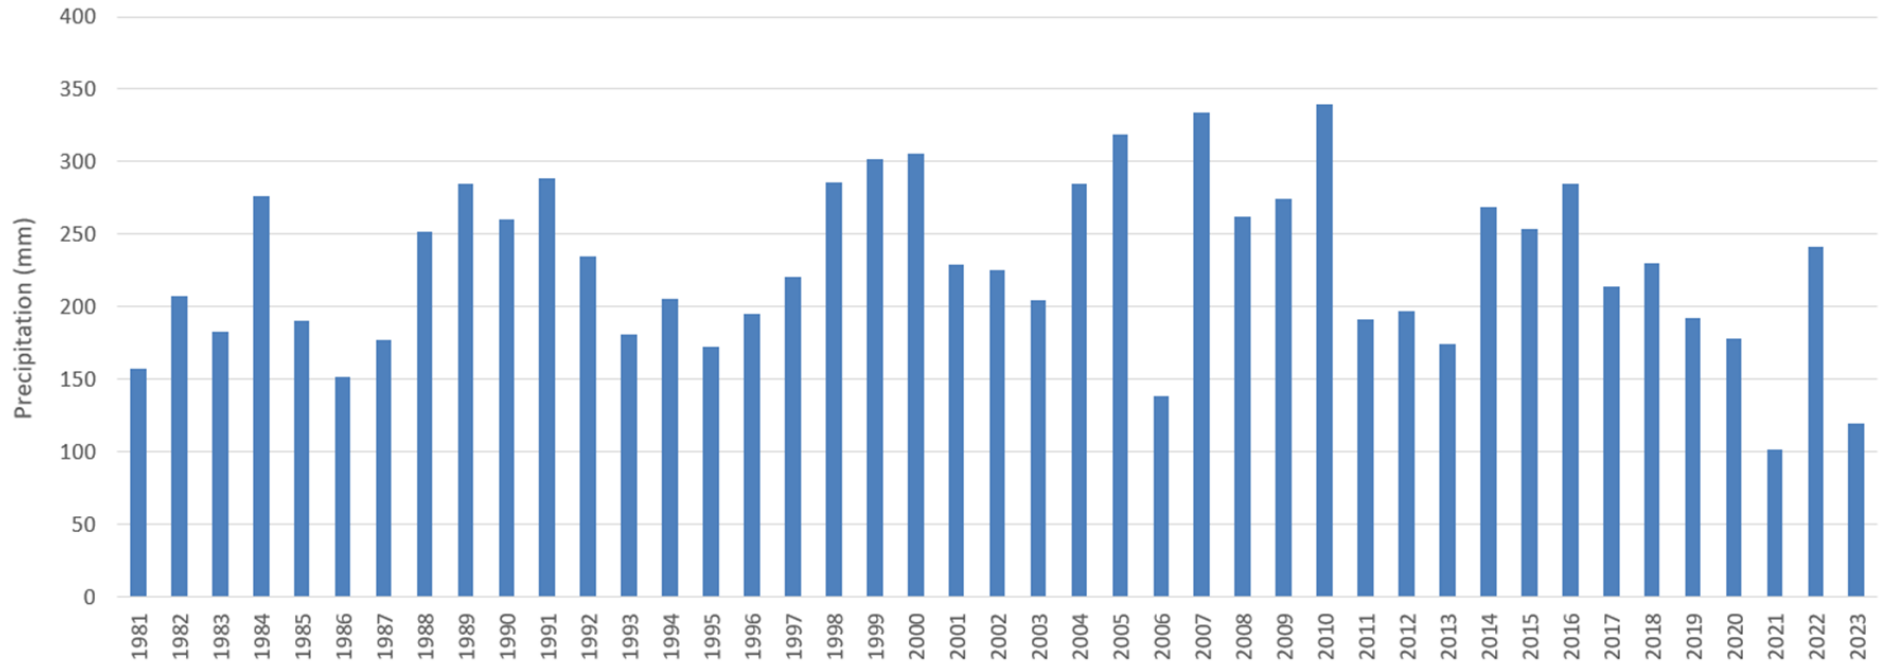

# Precipitation from May 1 to Jul 15 since 1981

# Whiteshell Lakes

Precipitation from May 1 to July 15 (1981-2023)